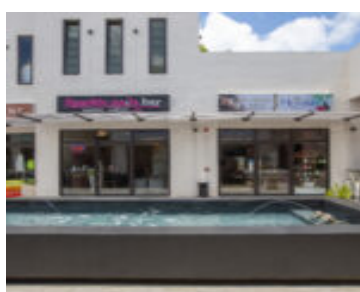

THE HILLS RESIDENCE - COMMERCIAL UNIT FOR RENT

<https://www.4u-realestate.com>

Commercial units (commercial space) available for rent in Sint Maarten!
Located in THE HILLS SIMPSON BAY RESIDENCE project, this commercial area is made up of 22 units of different sizes ranging from 52.00 m2 to 312.00 m2 available for rental with parking for 70 spaces dedicated to visitors to the commercial area. THE HILLS SIMPSON [...]

- Commercial Unit
- For rent
- Active
- 69 m²

Call us now

Phone: +590690536486
Email: contact@4u-realestate.com
Address: 69 Welfare Road - Simpson Bay - Sint Maarten

Basics

Date added: Added 9 months ago

Category: For rent