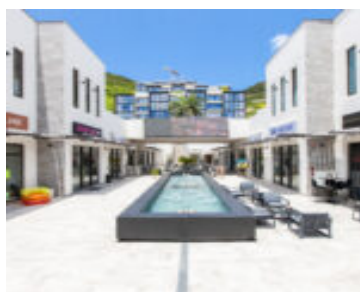

THE HILLS RESIDENCE - COMMERCIAL UNIT FOR RENT

<https://www.4u-realestate.com>

Commercial units (commercial space) available for rent in Sint Maarten!
Located in THE HILLS SIMPSON BAY RESIDENCE project, this commercial area is made up of 22 units of different sizes ranging from 52.00 m2 to 312.00 m2 available for rental with parking for 70 spaces dedicated to visitors to the commercial area. THE HILLS SIMPSON [...]

- Commercial Unit
- For rent
- Active
- 69 m²

Call us now

Phone: +590690536486
Email: contact@4u-realestate.com
Address: 69 Welfare Road - Simpson Bay - Sint Maarten

Basics

Date added: Added 9 months ago

Category: For rent