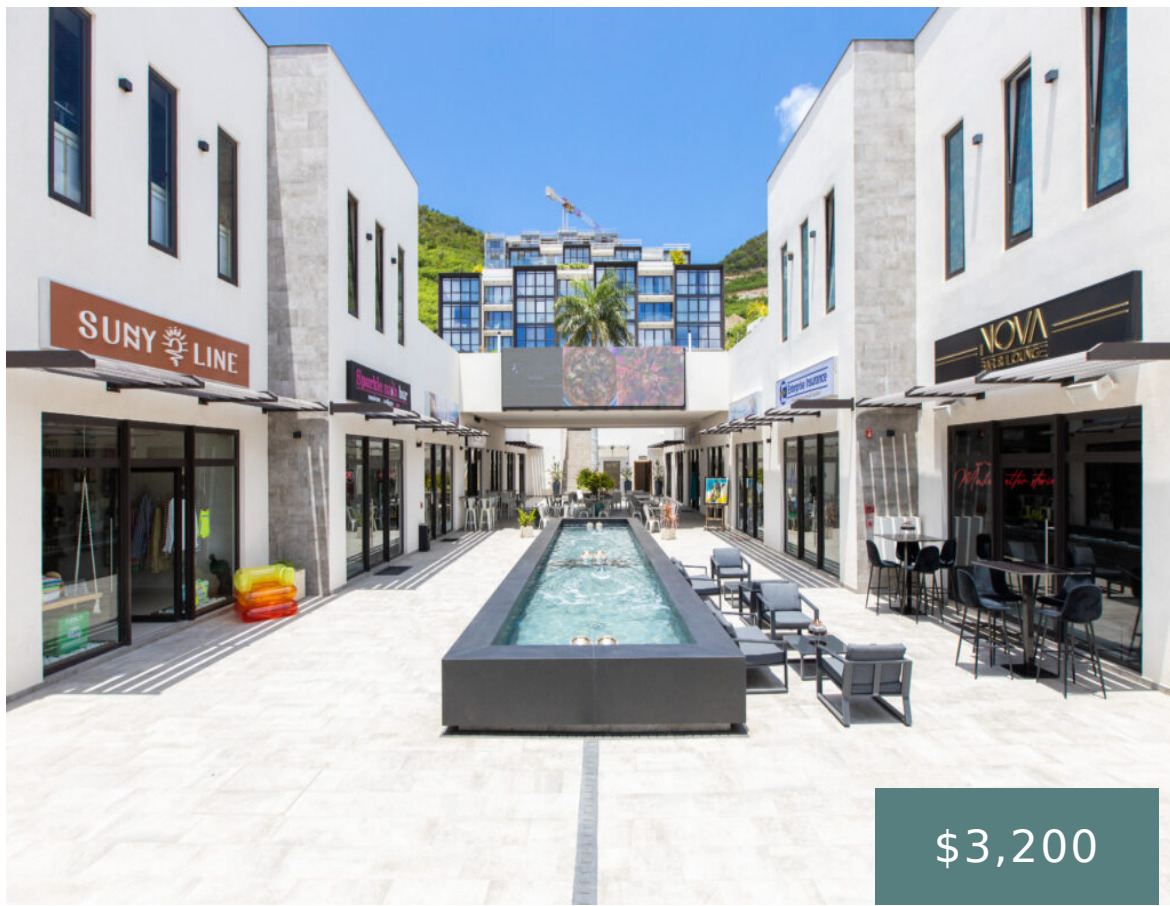

THE HILLS RESIDENCE - COMMERCIAL UNIT FOR RENT

<https://www.4u-realestate.com>

Commercial units (commercial space) available for rent in Sint Maarten!
Located in THE HILLS SIMPSON BAY RESIDENCE project, this commercial area is made up of 22 units of different sizes ranging from 52.00 m2 to 312.00 m2 available for rental with parking for 70 spaces dedicated to visitors to the commercial area. THE HILLS SIMPSON [...]

- Commercial Unit
- For rent
- Active
- 69 m²

Call us now

Phone: +590690536486
Email: contact@4u-realestate.com
Address: 69 Welfare Road - Simpson Bay - Sint Maarten

Basics

Date added: Added 9 months ago

Category: For rent

Lot size, m²: 69 m²

Status: Active

Type: Commercial Unit

Year built: 2023

Amenities & Features

Features: Parking

Call us now

Phone: +590690536486