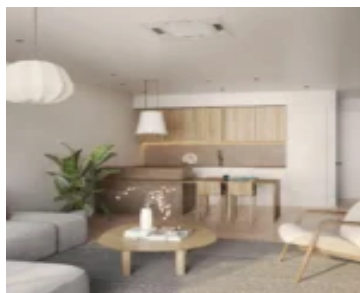

DOLCE BEACH RESIDENCE | STUDIO FOR SALE

<https://www.4u-realestate.com>

Discover DOLCE BEACH RESIDENCE - New Development Program in Sint Maarten!
Invest in an exceptional property and experience the ultimate luxury of beachfront living in Simpson Bay with Dolce Beach Residence, the latest new development in Sint Maarten. These sumptuous studio, with an area of 42.50m2, offered by 4U Real Estate, invite you to live [...]

- 1 bed
- 1 bath
- Apartments, Condo
- For Sale
- Active

Call us now

Phone: +590690536486
Email: contact@4u-realestate.com
Address: 69 Welfare Road - Simpson Bay - Sint Maarten

Basics

Date added: Added 9 months ago

Floors: 7 floors

Total rooms: 1

Amenities & Features

Amenities: Air conditioning, Dishwasher, Dryer, Equipped Bathrooms, Equipped Kitchen, Induction Hob, Oven, Refrigerator, Washing Machine

Features: Balcony, Beachfront, Common Gym, Common Swimming Pool, Parking, Sea View