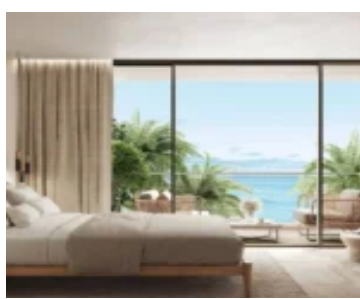

DOLCE BEACH RESIDENCE | STUDIO FOR SALE

<https://www.4u-realestate.com>

Discover DOLCE BEACH RESIDENCE - New Development Program in Sint Maarten!
Invest in an exceptional property and experience the ultimate luxury of beachfront living in Simpson Bay with Dolce Beach Residence, the latest new development in Sint Maarten. These sumptuous studio, with an area of 42.50m2, offered by 4U Real Estate, invite you to live [...]

- 1 bed
- 1 bath
- Apartments, Condo
- For Sale
- Active

Call us now

Phone: +590690536486
Email: contact@4u-realestate.com
Address: 69 Welfare Road - Simpson Bay - Sint Maarten

Basics

Date added: Added 9 months ago

Floors: 7 floors

Total rooms: 1

Amenities & Features

Amenities: Air conditioning, Dishwasher, Dryer, Equipped Bathrooms, Equipped Kitchen, Induction Hob, Oven, Refrigerator, Washing Machine

Features: Balcony, Beachfront, Common Gym, Common Swimming Pool, Parking, Sea View