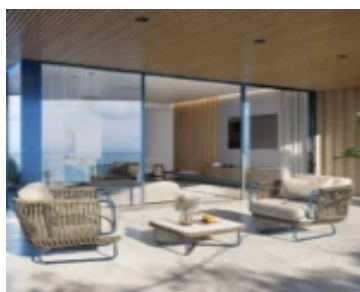

DOLCE BEACH RESIDENCE | LUXURY 2-BEDROOM APARTMENT

<https://www.4u-realestate.com>

Discover DOLCE BEACH RESIDENCE - New Development Program in Sint Maarten!
Invest in an exceptional property and experience the ultimate luxury of beachfront living in Simpson Bay with Dolce Beach Residence, the latest new development in Sint Maarten. These sumptuous 2-bedroom, with an area of 149.12 m2, offered by 4U Real Estate, invite you to [...]

- 2 beds
- 2 baths
- Apartments, Condo
- For Sale
- Active

Call us now

Phone: +590690536486
Email: contact@4u-realestate.com
Address: 69 Welfare Road - Simpson Bay - Sint Maarten

Basics

Date added: Added 9 months ago

Amenities: Air conditioning, Dishwasher, Dryer, Equipped Bathrooms, Equipped Kitchen, Induction Hob, Refrigerator, Washing Machine

Features: Balcony, Beachfront, Common Gym, Common Swimming Pool, Parking, Sea View