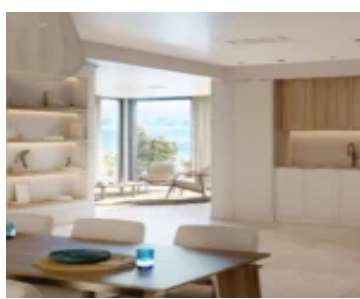

DOLCE BEACH RESIDENCE | LUXURY 2-BEDROOM APARTMENT

<https://www.4u-realestate.com>

Discover DOLCE BEACH RESIDENCE - New Development Program in Sint Maarten!
Invest in an exceptional property and experience the ultimate luxury of beachfront living in Simpson Bay with Dolce Beach Residence, the latest new development in Sint Maarten. These sumptuous 2-bedroom, with an area of 149.12 m2, offered by 4U Real Estate, invite you to [...]

Amenities: Air conditioning, Dishwasher, Dryer, Equipped Bathrooms, Equipped Kitchen, Induction Hob, Refrigerator, Washing Machine

Features: Balcony, Beachfront, Common Gym, Common Swimming Pool, Parking, Sea View