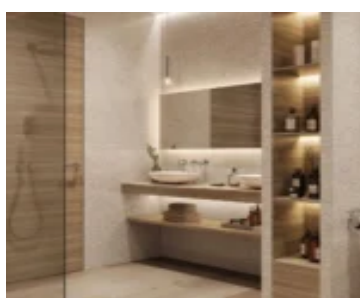

# DOLCE BEACH RESIDENCE | CONDO FOR SALE

<https://www.4u-realestate.com>

Discover DOLCE BEACH RESIDENCE - New Development Program in Sint Maarten!  
Invest in an exceptional property and experience the ultimate luxury of beachfront living in Simpson Bay with Dolce Beach Residence, the latest new development in Sint Maarten. These sumptuous 1-bedroom, with an area of 80m2, offered by 4U Real Estate, invite you to live [...]

## Amenities & Features

**Amenities:** Air conditioning, Dishwasher, Dryer, Equipped Bathrooms, Equipped Kitchen, Induction Hob, Oven, Refrigerator, Washing Machine

**Features:** Balcony, Beachfront, Common Gym, Common Swimming Pool, Parking, Sea View