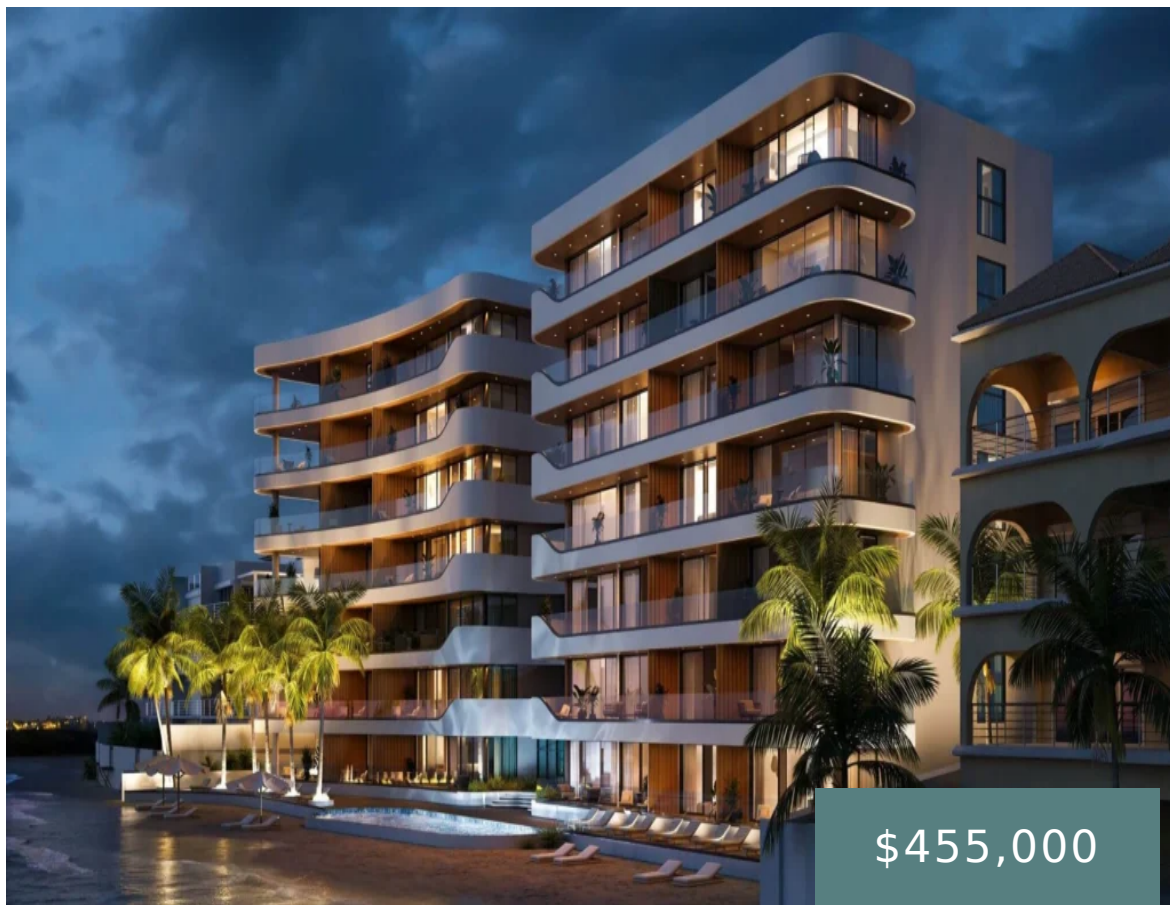

# DOLCE BEACH RESIDENCE | CONDO FOR SALE

<https://www.4u-realestate.com>

Discover DOLCE BEACH RESIDENCE - New Development Program in Sint Maarten!  
Invest in an exceptional property and experience the ultimate luxury of beachfront living in Simpson Bay with Dolce Beach Residence, the latest new development in Sint Maarten. These sumptuous 1-bedroom, with an area of 80m2, offered by 4U Real Estate, invite you to live [...]